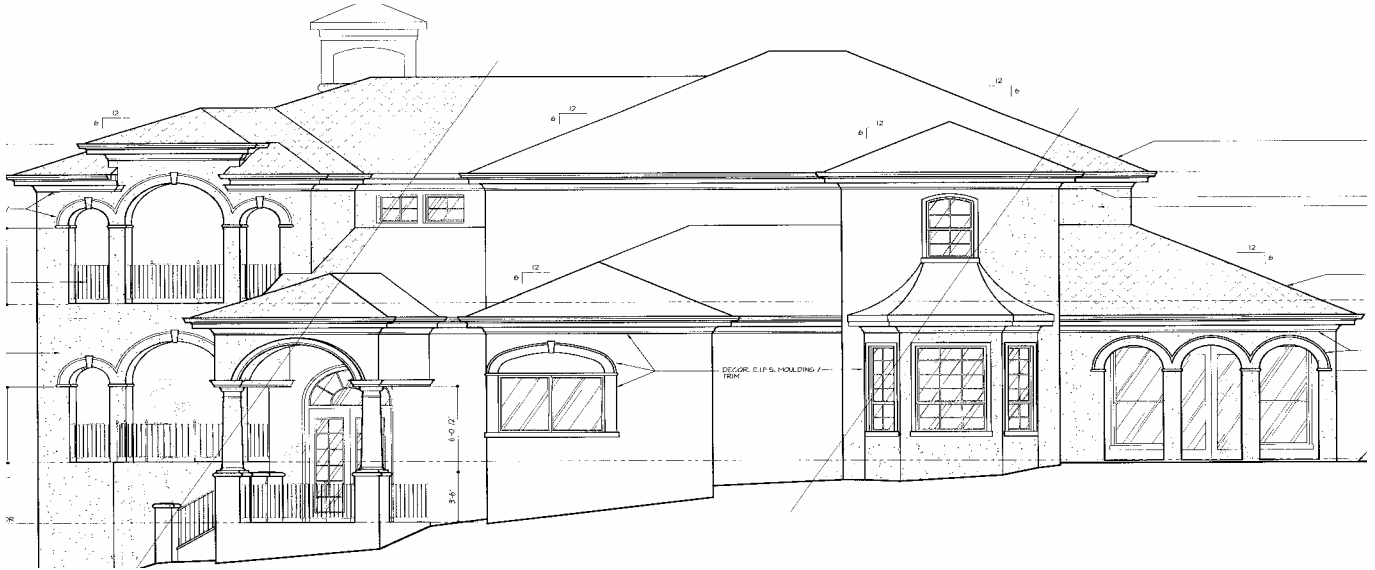

Glendale Homes

Fine Custom Homes

Building Dreams
With Care

7713 Lake View Cr., Eagle Mountain Lake \$499,000.

Description:	3-3-2	Community:	Lake Country	Style:	Mediterranean
Family Rm:	20 x 18	Master Suite:	15 x 16	Future media:	12 x 19
Dining:	12 x 16	Bdrm 2:	11 x 15	Covered Patios (2) :	16 x 8
Breakfast:	12 x 11	Bdrm3/Study:	11 x 15	Garage:	26 x 26 (2 Car)
Kitchen:	15 x 16	Game room:	20 x 18	Schools:	Eagle Mountain
	Sq. Ft: 3543		Sq. Ft. with future: 3771		

- Beautiful lot with water view of Eagle Mountain Lake
- Gorgeous open Family room
- Separated Guest suite or Study
- Gourmet Kitchen w/ Professional appliances, Custom milled cabinets with granite countertops
- Owner's suite has access to covered porch
- Large game room with built in custom wet bar and fireplace, sliding custom doors enables the patio area to open up to the game room for beautiful evening sunsets
- Future elevator shaft designed into the home
- Designed to accommodate a Media room
- Future Smart structured wiring through out house with security
- Two large entertaining covered patios
- Lots of extra storage
- Constructed with 2 x 6 exterior walls for extra insulation and sturdiness.
- R-22 insulation, Radiant Barrier roof Decking, 1 1/8th sub-floor for added sturdiness. Class 4A tiled roof.